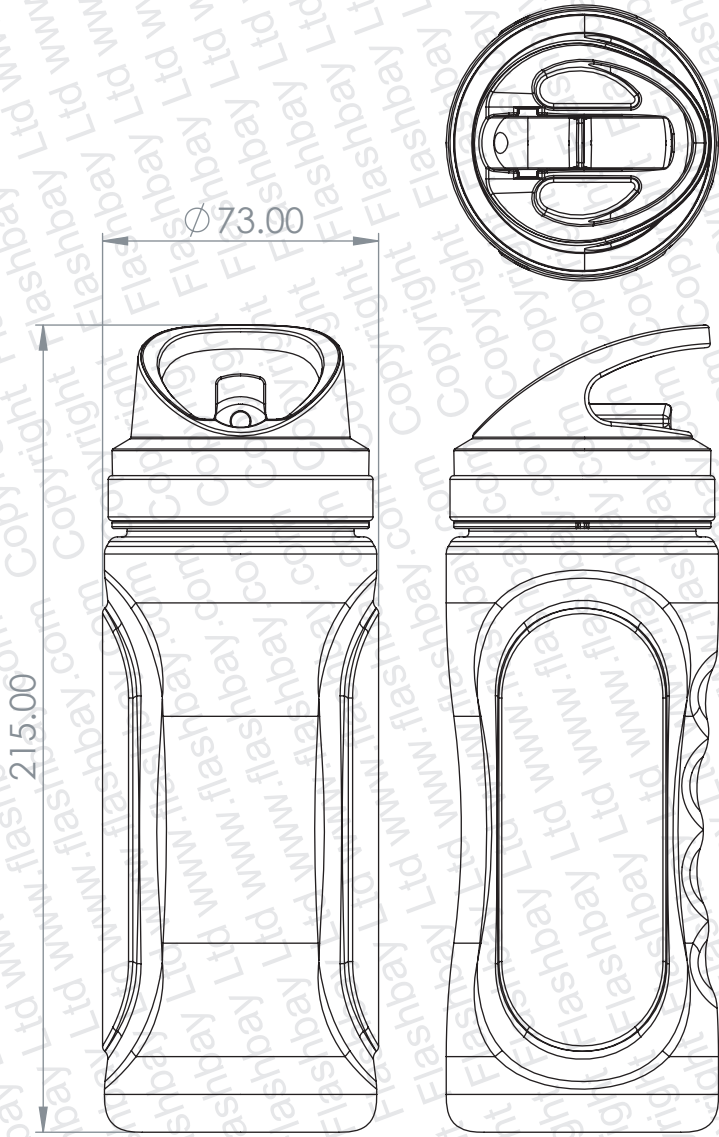

PRODUCT
Wave

CODE
WV

DIMENSIONS
mm

SCALE
1:2

500ml / 17oz

750ml / 25oz